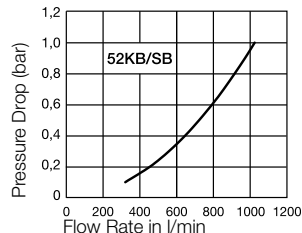

Interchangeability

- Walther LP006

Flow diagrams

Air

Air

Water

Couplings – with valve

Series 52KB