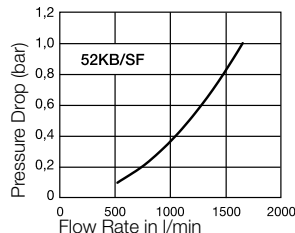

Flow diagrams

Air