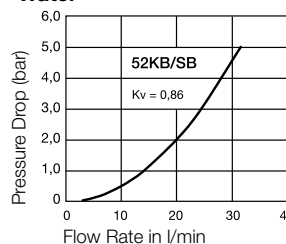

Interchangeability

- Walther LP006

Flow diagrams

Air

Air

Water

Couplings – with valve

Series 52KB